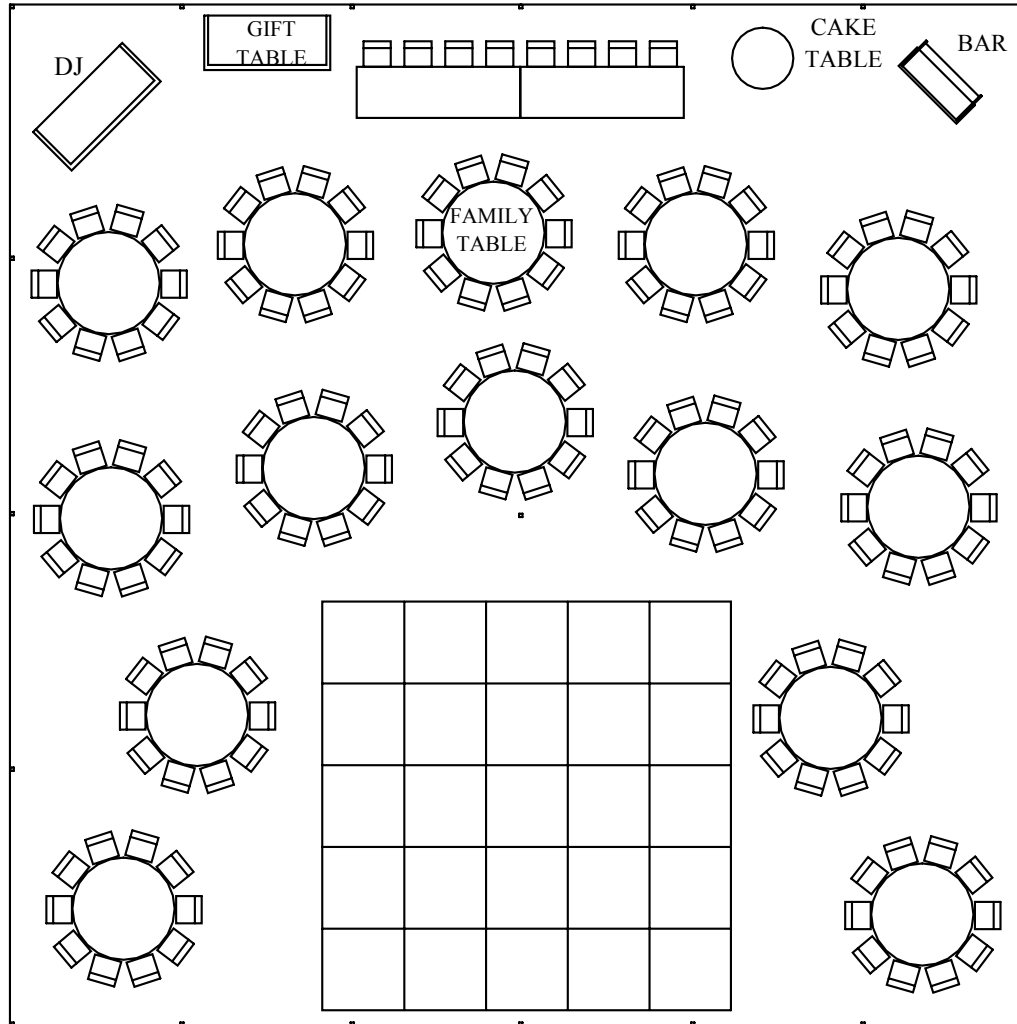

# GERVAIS PARTY & TENT RENTALS

50' X 50' POLE TENT

148 PEOPLE SEATED

21' X 20' DANCE FLOOR

ENTRANCE