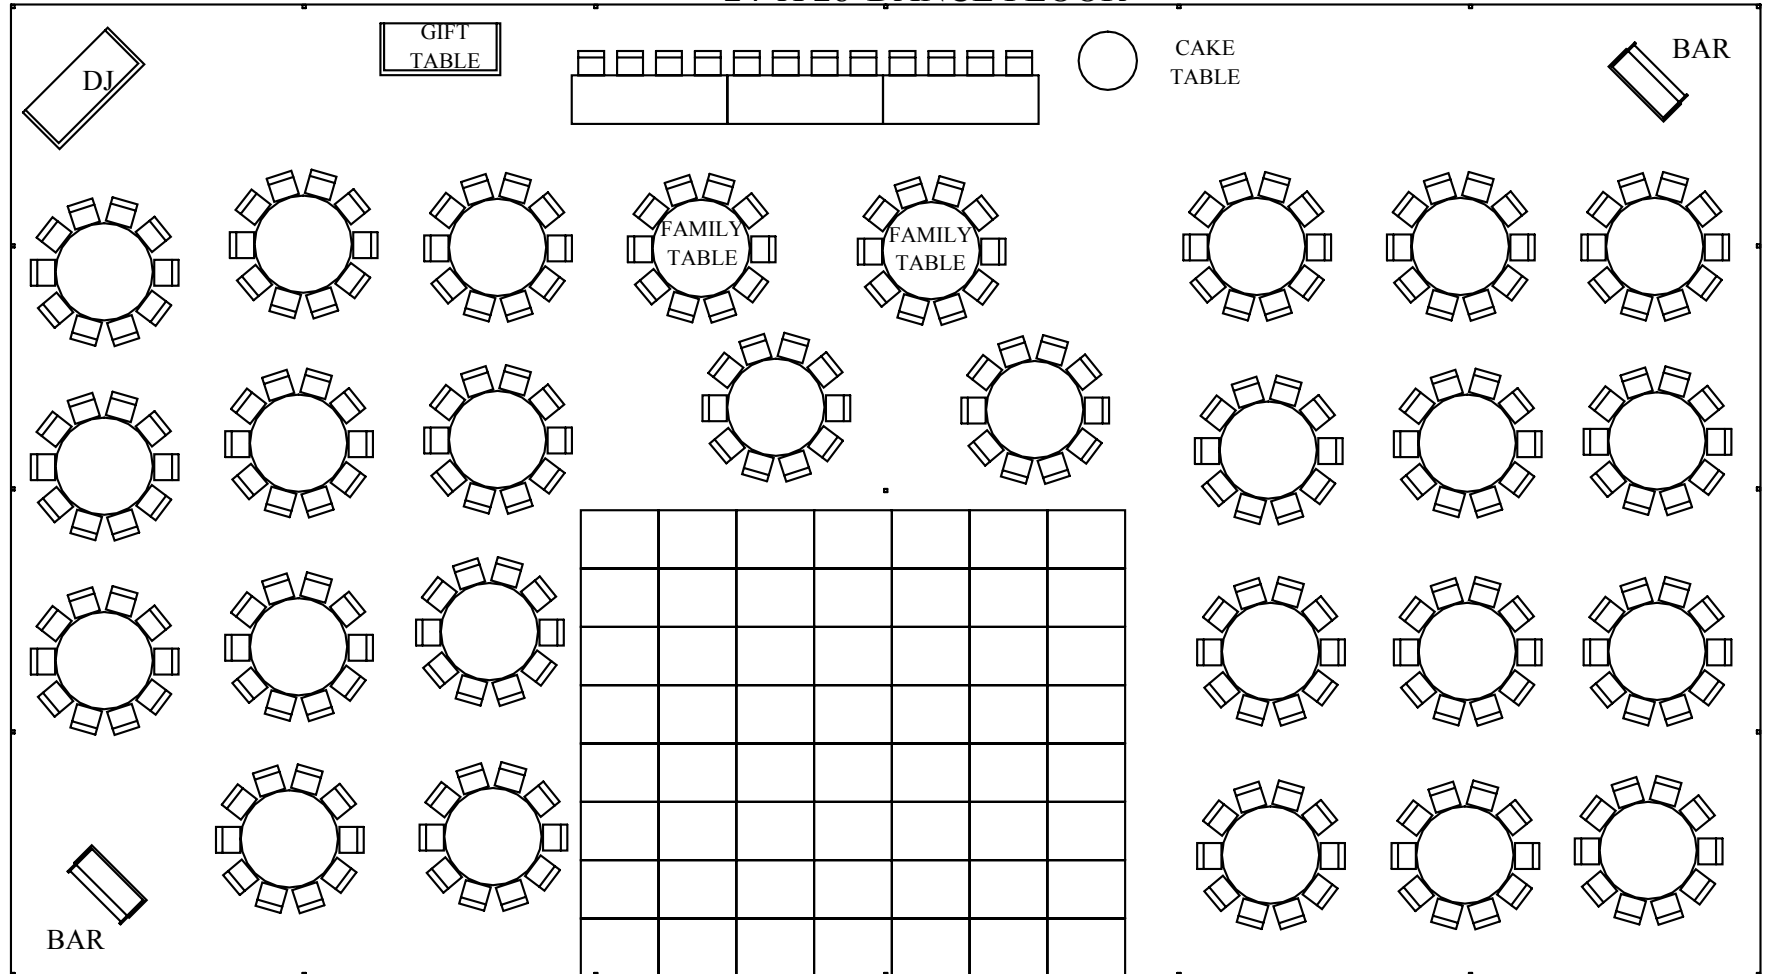

# GERVAIS PARTY & TENT RENTALS

50' X 90' POLE TENT

282 PEOPLE SEATED

24' X 28' DANCE FLOOR

ENTRANCE