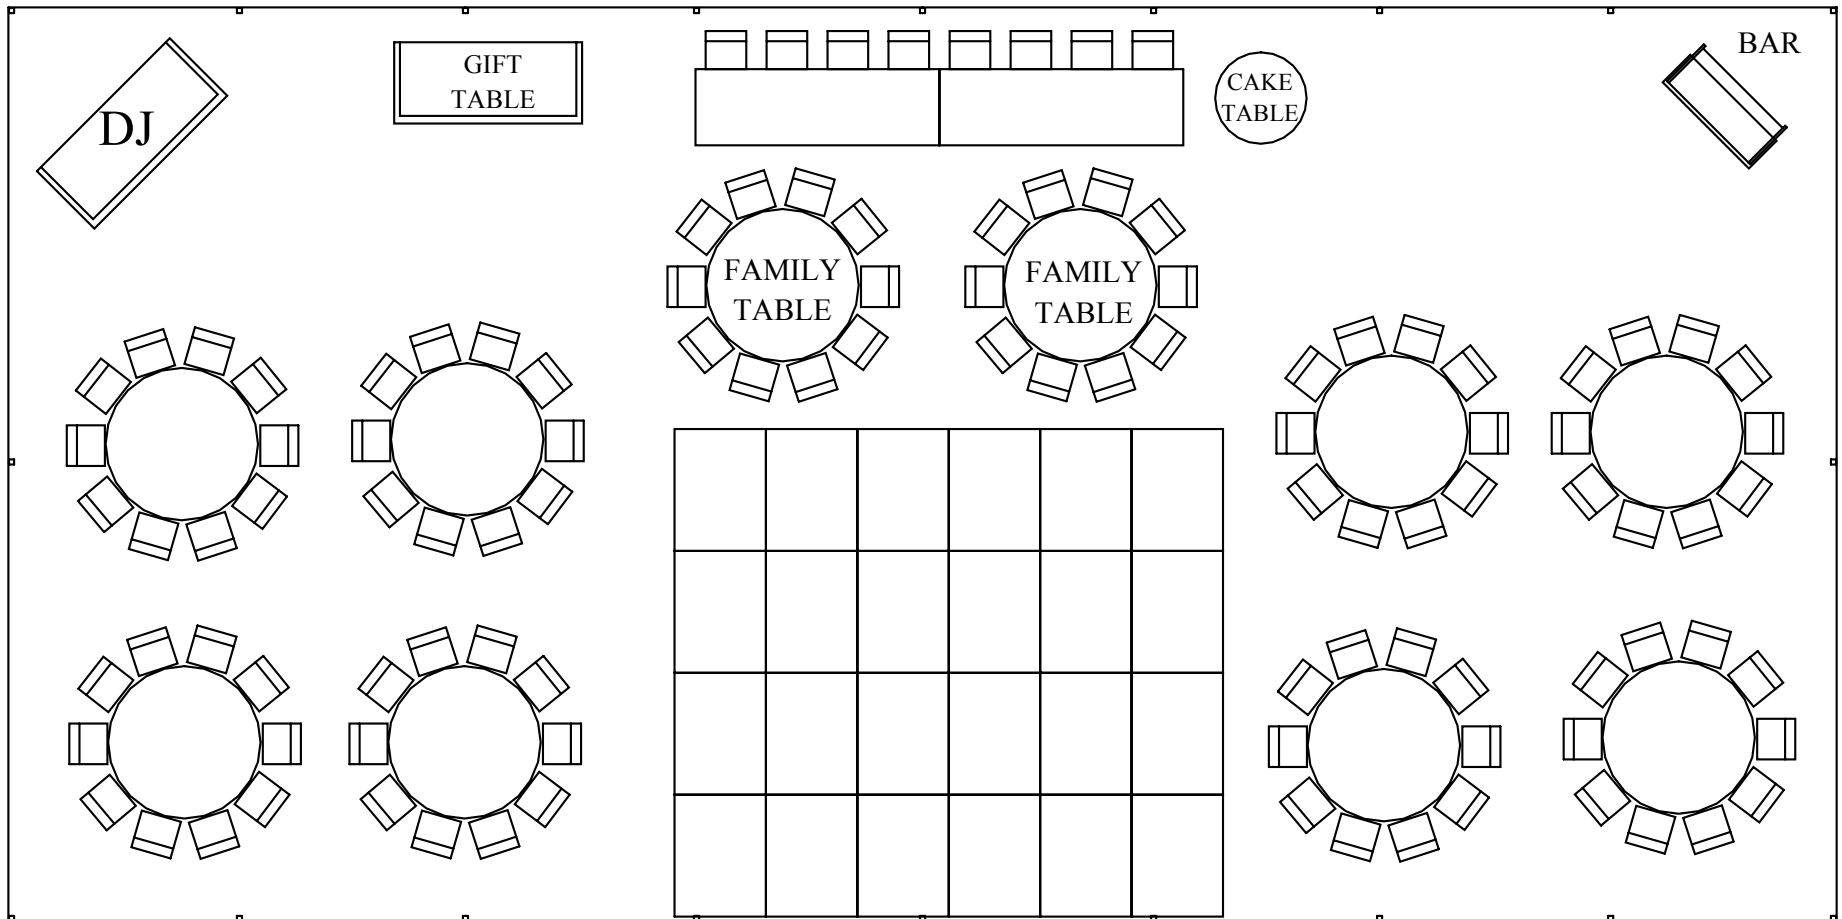

# GERVAIS PARTY & TENT RENTALS

30' X 60' FRAME TENT

108 PEOPLE SEATED

16' X 18' DANCE FLOOR

ENTRANCE